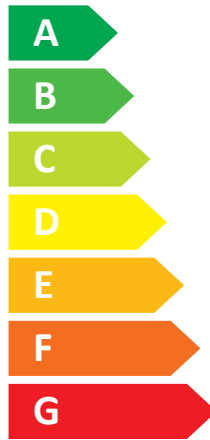

# ENERG

енергия · ενεργεια

**Panasonic**

**WH-ADC0309G3E5/WH-UD03EE5**

**A++**

**A**

Two sound power level icons. The top one shows a house with a speaker icon and the text "41 dB". The bottom one shows a house with a speaker icon and the text "64 dB".

A legend box with three entries: a dark blue square labeled "2 kW", a medium blue square labeled "3 kW", and a light blue square labeled "3 kW".

2015

811/2013

ACXF86-00340-AB