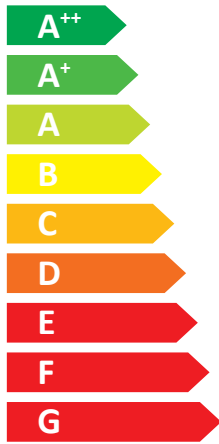

# ENERG

енергия · ενεργεια

**Panasonic**

**WH-ADC0309G3E5/WH-UD03EE5**

**A++**

**A**

Two sound power level icons. The top one shows a house with a speaker icon and the text "41 dB". The bottom one shows a house with a speaker icon and the text "64 dB".

A legend box with three entries: a dark blue square labeled "2 kW", a medium blue square labeled "3 kW", and a light blue square labeled "3 kW".

2015

811/2013

ACXF86-00340-AB